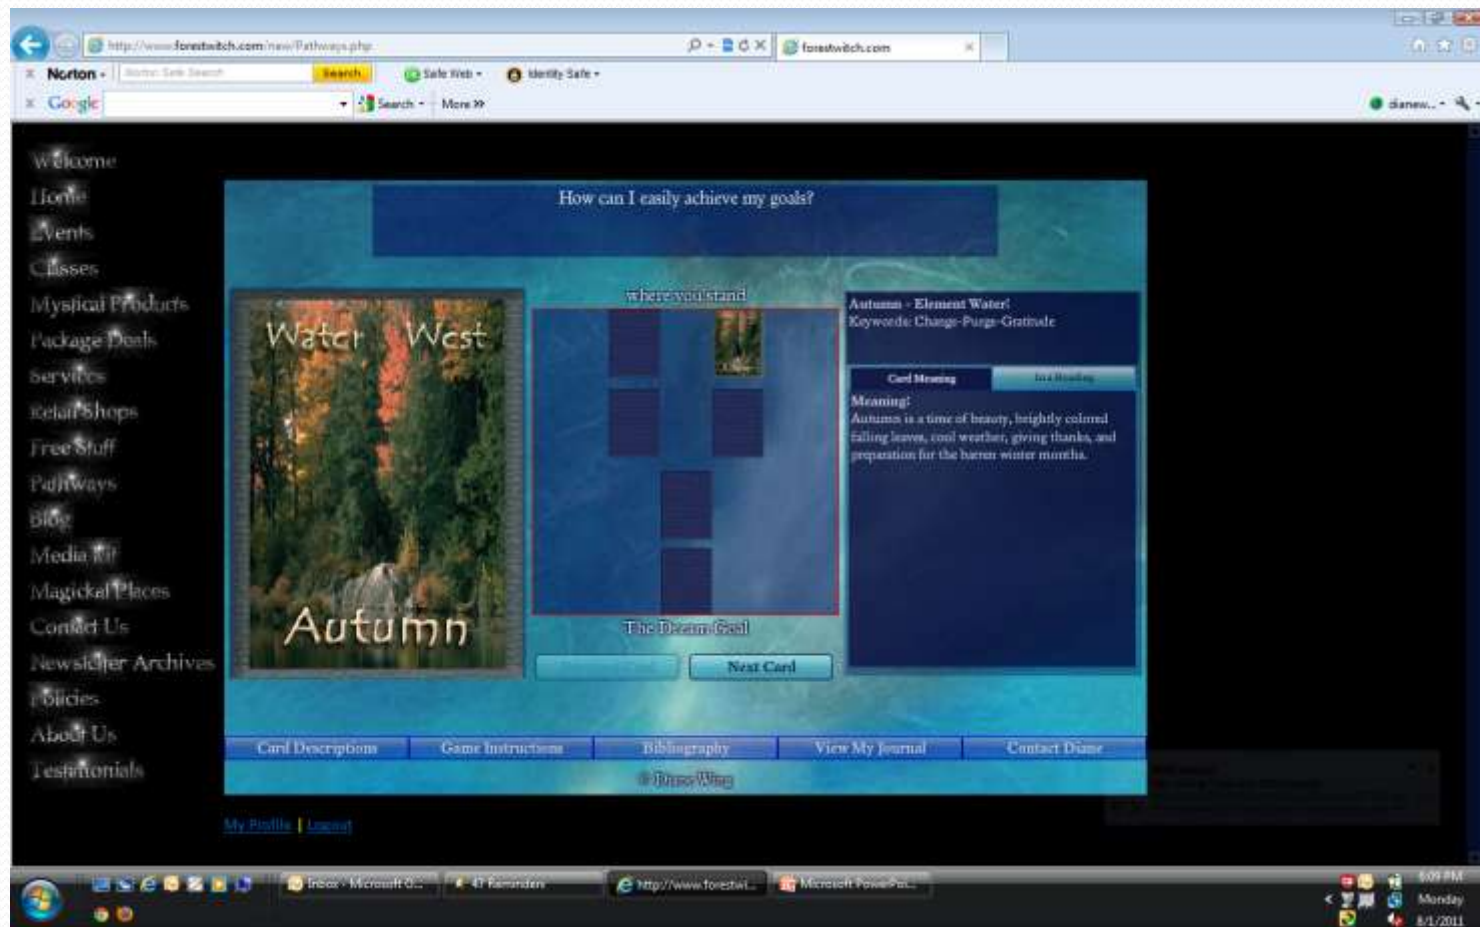

Once all the cards are loaded, the first card opens