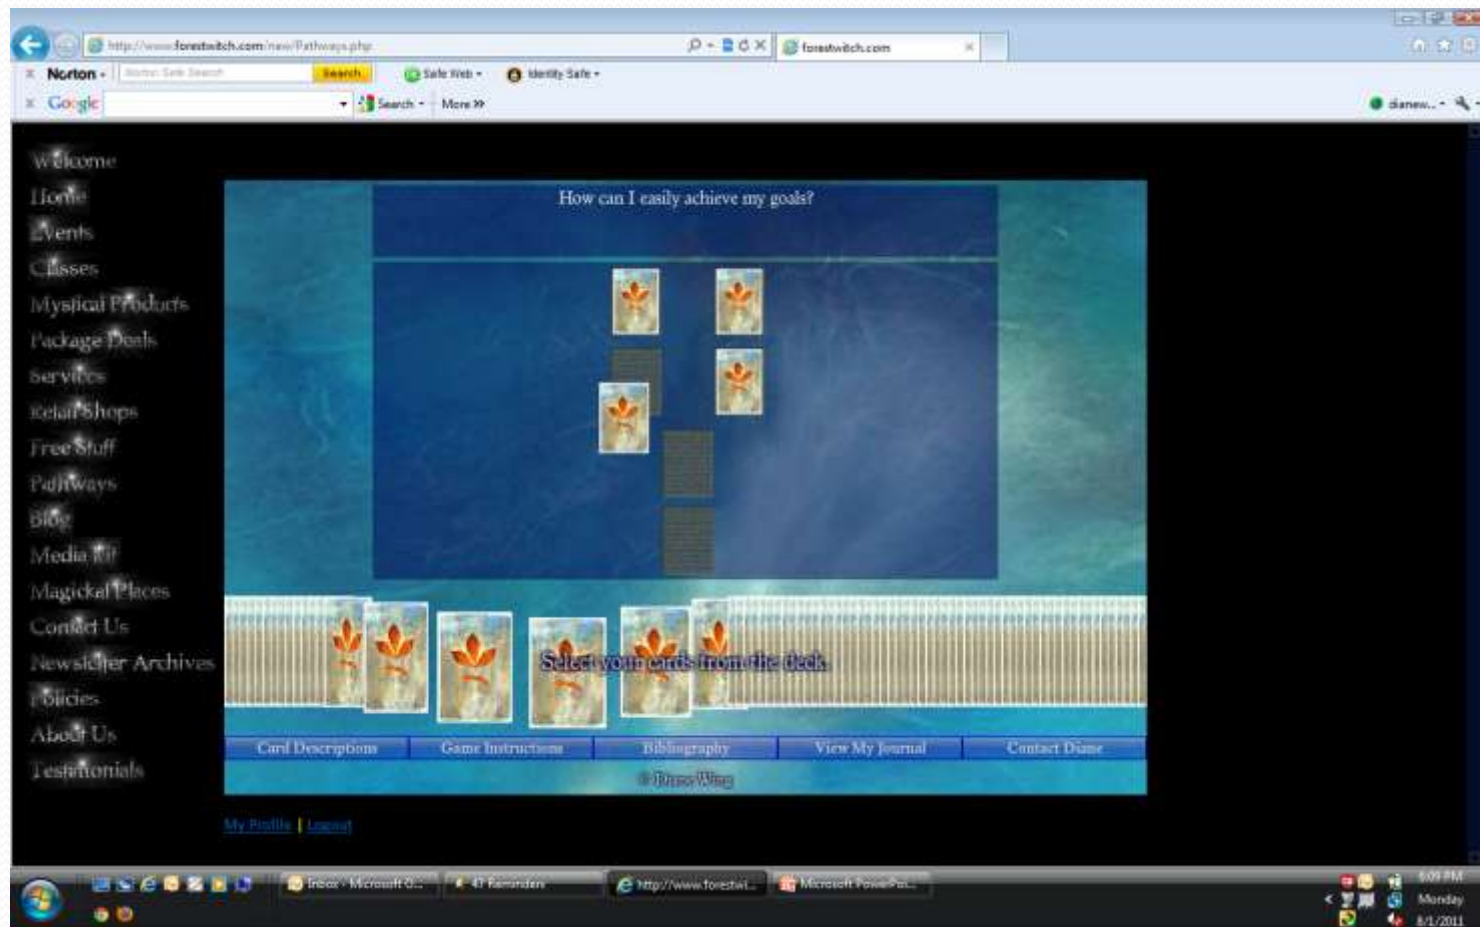

The cards automatically load into the spread as you pick them