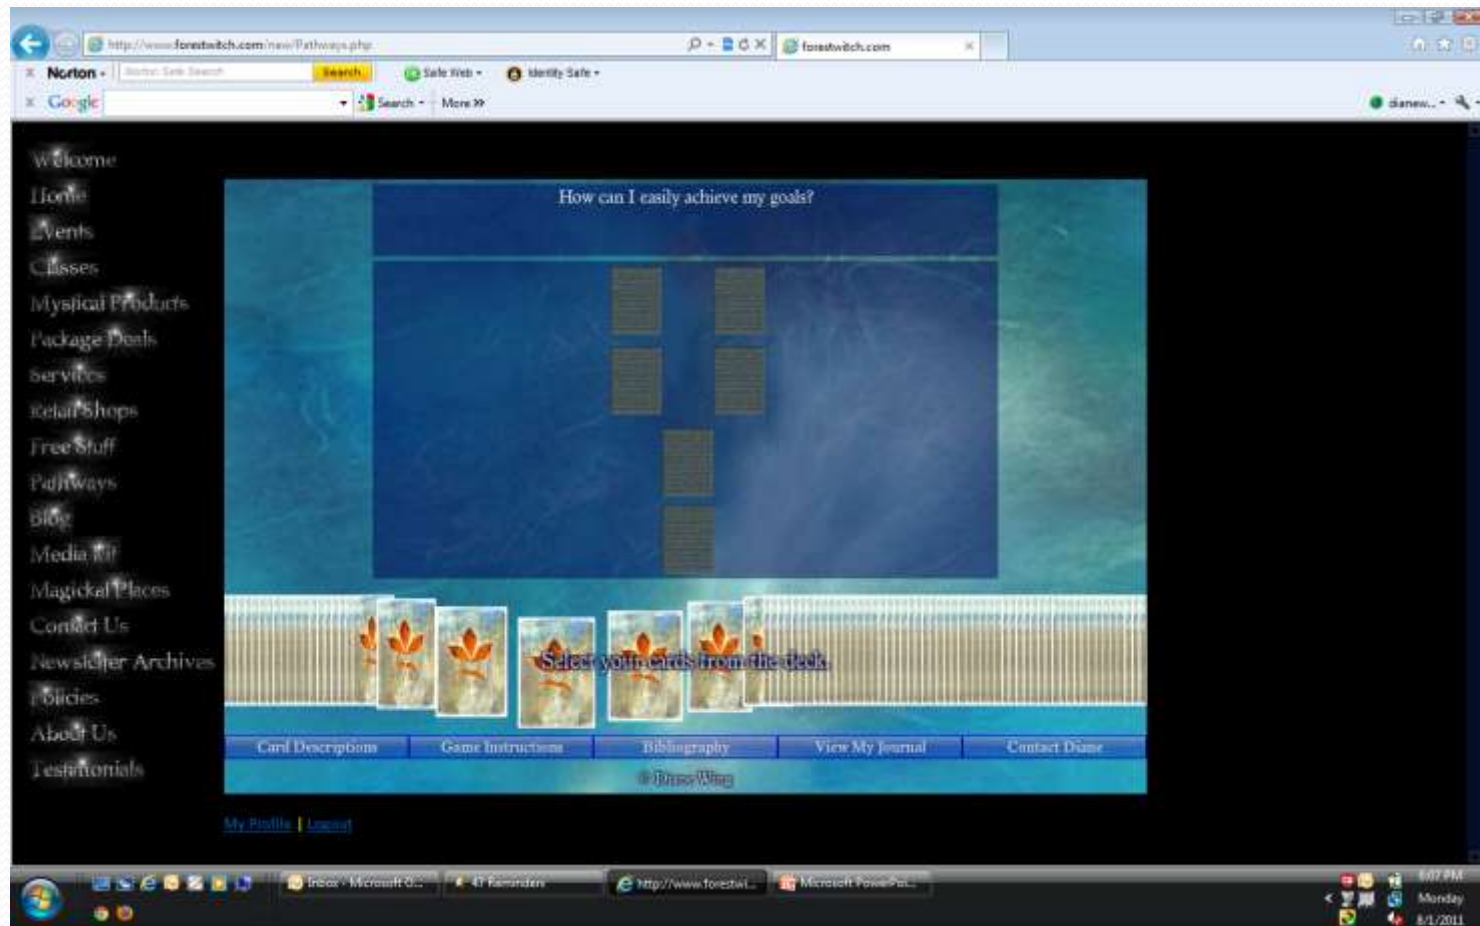

Select your cards